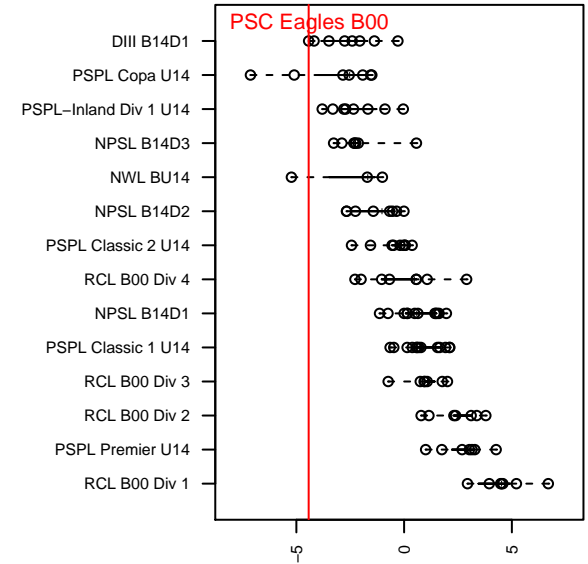

PSC Eagles B00

Puyallup SC
Puyallup, WA
B00 total strength=621
attack=0.49 defense=0.59
fall league = DIII B14D1
notes= also uses PSU

alt names used:
PSU Eagles

Venues played:
2014 DIII B14D1

**attack and defense variance (black dot)
relative to other teams
and top 10 in region**

**attack and defense rating
relative to others at age
and all opponents in last 13 months**

Performance relative to 13 month average

Performance relative to 13 month average

date	home		away		venue	pred.home	pred.away
2014-11-22	PSC Eagles B00	0	South Kitsap United B00	2	2014 DIII B14D1	0.94	2.97
2014-11-15	PSC Eagles B00	0	FME Xtreme B00	4	2014 DIII B14D1	0.19	3.36
2014-11-08	FWFC Sharks B00	5	PSC Eagles B00	1	2014 DIII B14D1	3.51	0.68
2014-11-01	PSC Eagles B00	1	SGESC Fusion Red B00	4	2014 DIII B14D1	0.49	4.08
2014-10-25	PSC Eagles B00	1	SGESC Fusion Blue B00	1	2014 DIII B14D1	0.58	2.36
2014-10-04	PSC Eagles B00	0	FWFC Sharks B00	3	2014 DIII B14D1	0.68	3.51
2014-09-20	SGESC Fusion Blue B00	2	PSC Eagles B00	0	2014 DIII B14D1	2.36	0.58
2014-09-13	PSC Eagles B00	2	Kent United Black B00	4	2014 DIII B14D1	0.86	1.66
2014-09-06	PSC Eagles B00	1	FWFC Thunder B00	0	2014 DIII B14D1	0.99	1.18